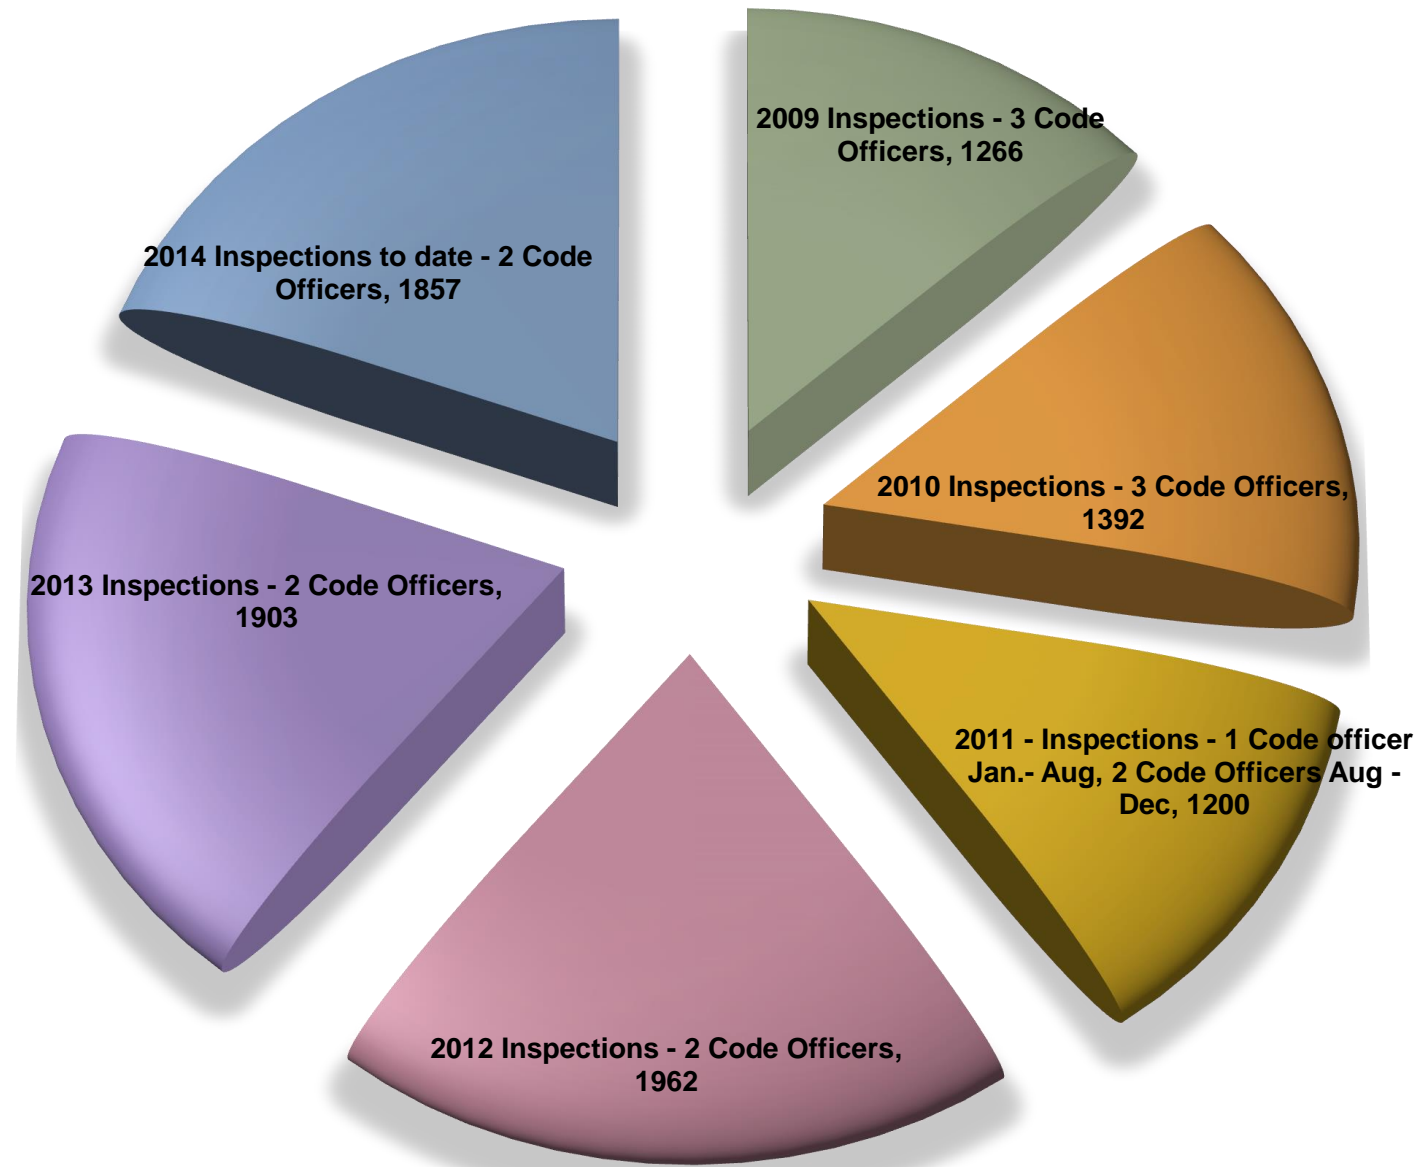

Permit Type	Amount
2009 Inspections - 3 Code Officers	1266
2010 Inspections - 3 Code Officers	1392
2011 - Inspections - 1 Code officer Jan.- Aug, 2 Code Officers Aug - Dec	1200
2012 Inspections - 2 Code Officers	1962
2013 Inspections - 2 Code Officers	1903
2014 Inspections to date - 2 Code Officers	1857
	9580

Inspection History with Staffing Level

* Please refer to the Chart from 2011 regarding inspections as the rate of inspection significantly increased in August.