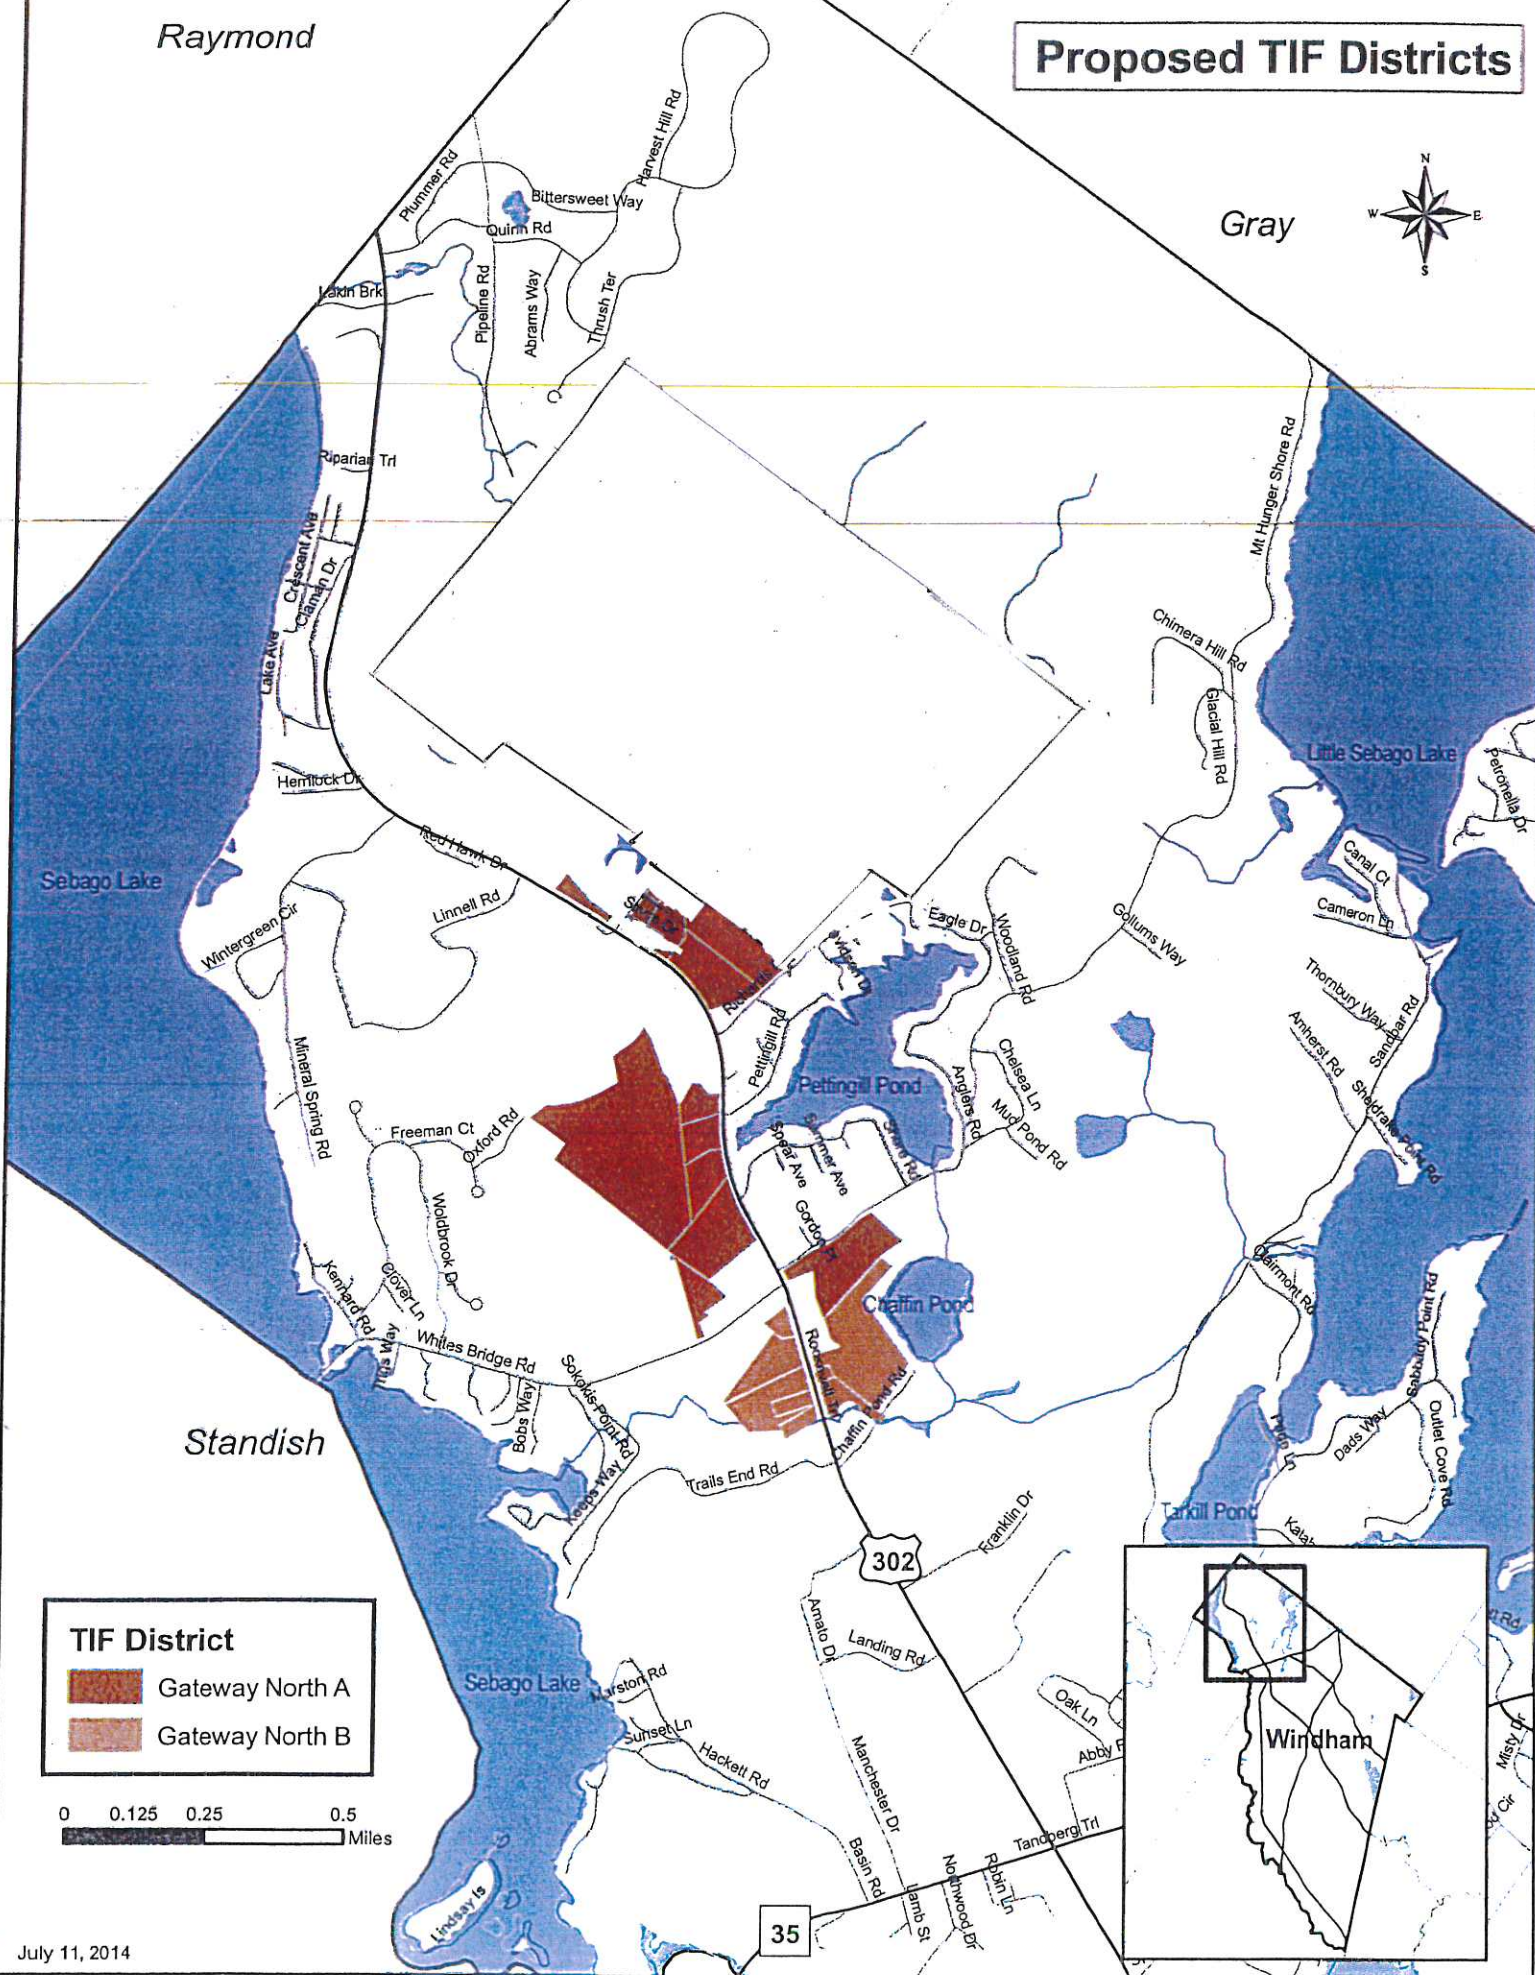

Raymond

Proposed TIF Districts

Gray

TIF District

- Gateway North A
- Gateway North B

35

302