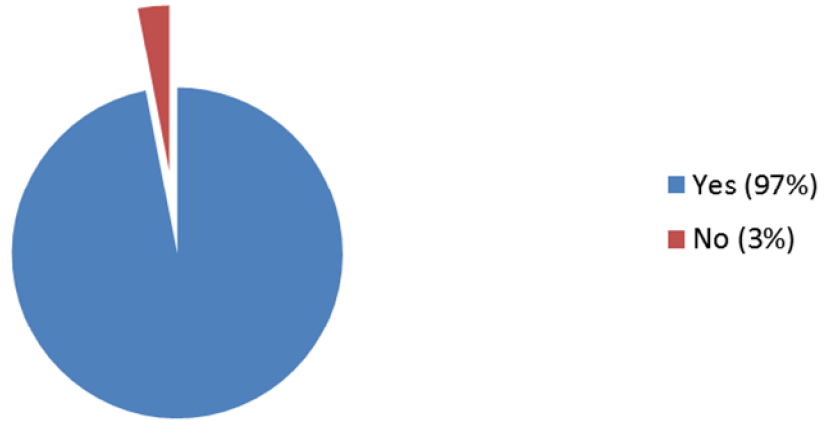

Would you support a Community Center for Windham that would provide programs and facilities for all ages?