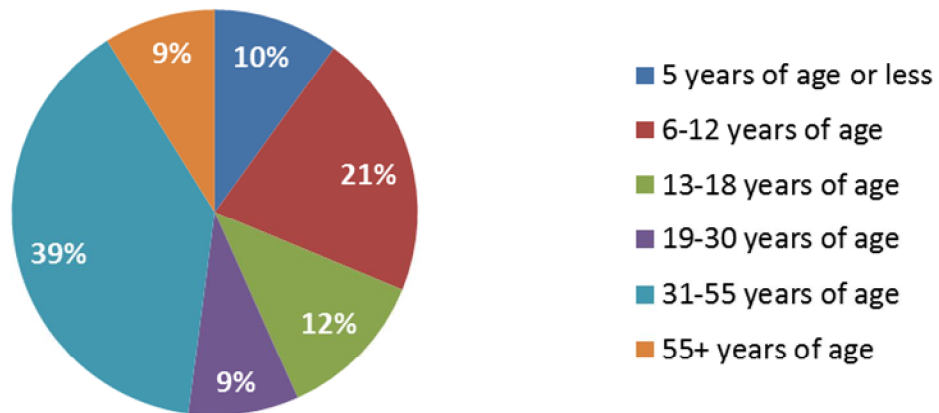

Town of Windham—Community Center Survey Results

1,015 Survey Responses

4,325 Community Members represented in the families of survey respondents include:

Length of time living in Windham ranged from a few months to 40+ years.