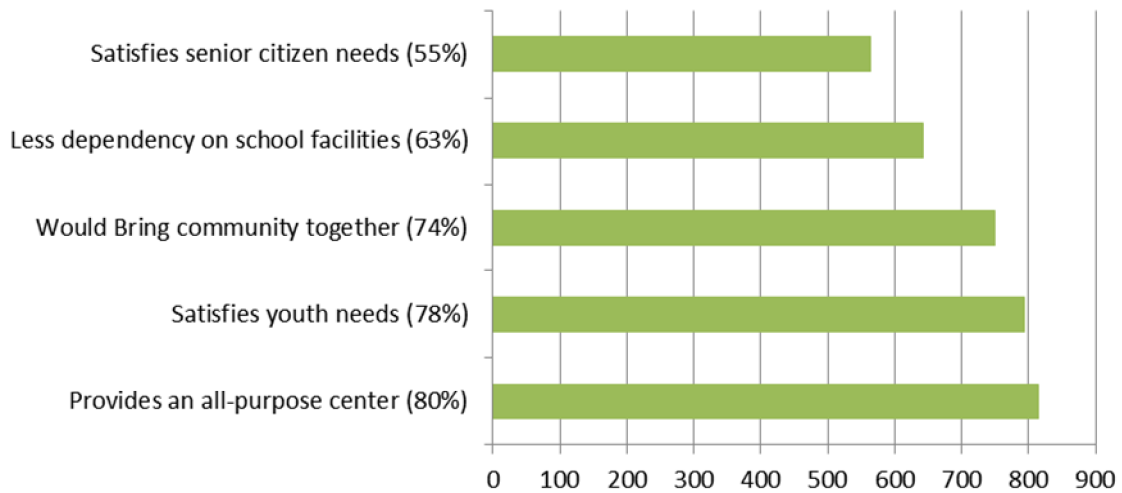

Town of Windham—Community Center Survey Results

1,015 Survey Responses

4,325 Community Members represented in the families of survey respondents include:

Length of time living in Windham ranged from a few months to 40+ years.

Would you support a Community Center for Windham that would provide programs and facilities for all ages?

If you do support a community center, tell us why below:

Do you feel there are adequate programs and facilities available to serve the needs of the people in Windham?

Should the following be included in any plans for a Windham Community Center?

Computer room, gazebo, library, and TV room all received fewer than 250 votes (less than 25% of respondents).

Other frequent suggestions include: ice skating rink, dog park, indoor sports complex, and turf fields.