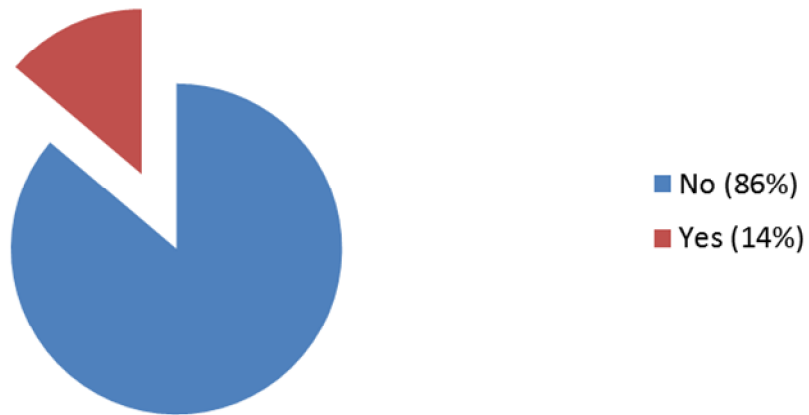

Do you feel there are adequate programs and facilities available to serve the needs of the people in Windham?