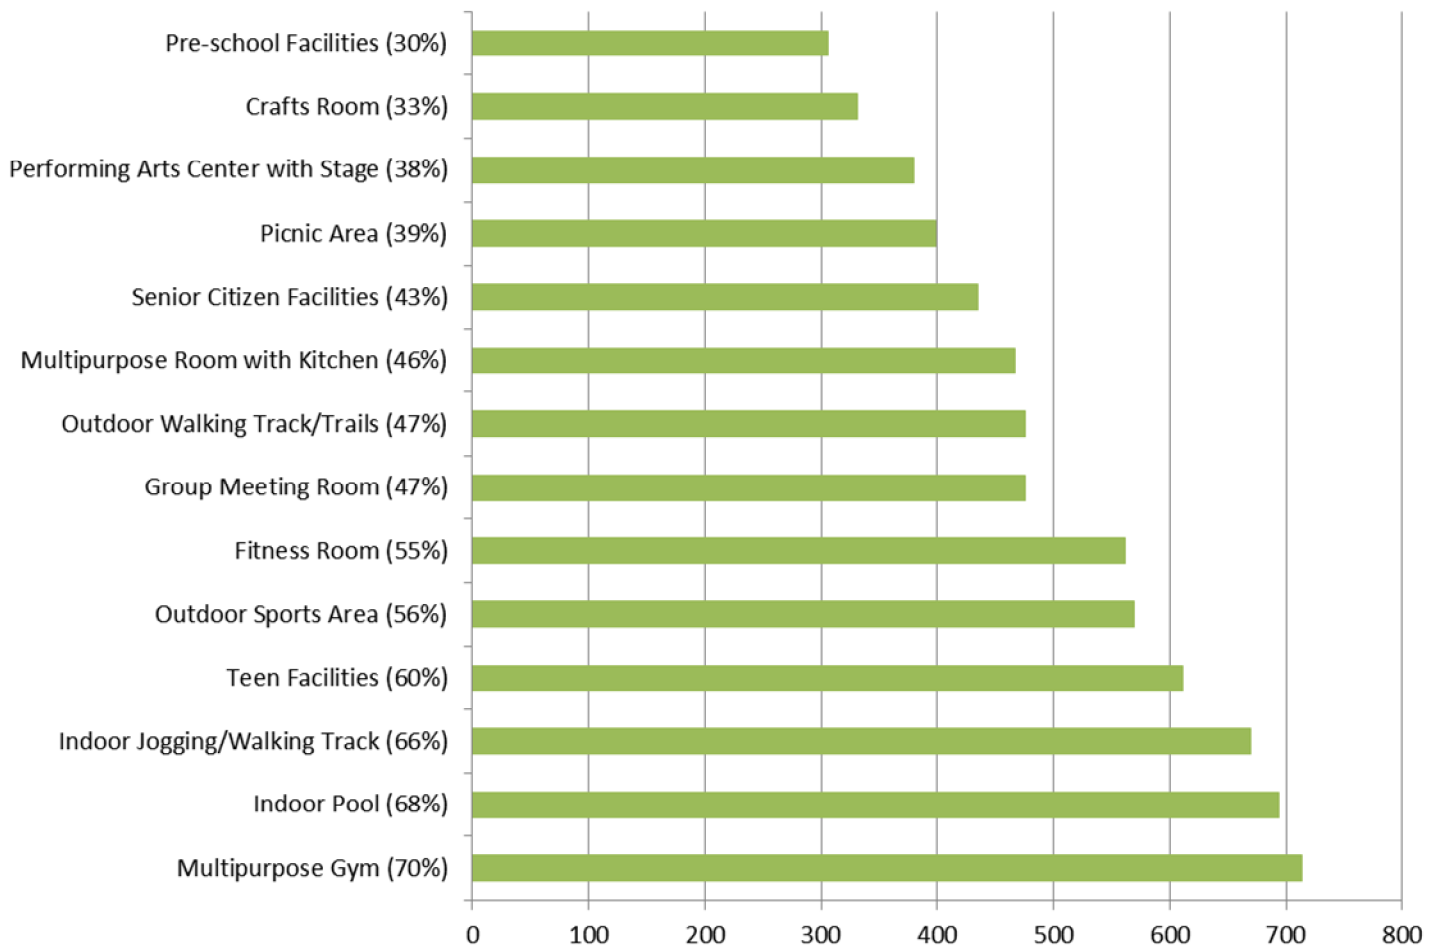

Town of Windham—Community Center Survey Results

1,015 Survey Responses

4,325 Community Members represented in the families of survey respondents include:

Length of time living in Windham ranged from a few months to 40+ years.

Should the following be included in any plans for a Windham Community Center?

Computer room, gazebo, library, and TV room all received fewer than 250 votes (less than 25% of respondents).

Other frequent suggestions include: ice skating rink, dog park, indoor sports complex, and turf fields.